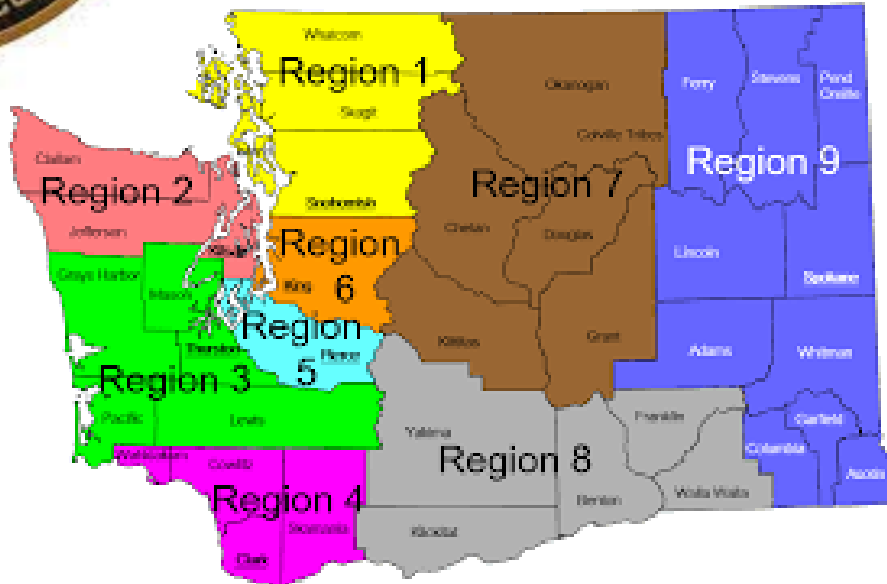

UNCLASSIFIED

WASHINGTON STATE FUSION CENTER

Lt. Brian George WSP - Director

Sgt. Ryan Levens SPD - Deputy Director

UNCLASSIFIED

WSFC Structure

	Washington State Patrol
	Seattle Police Department
	Partner Agencies

Statewide Integrated Intelligence System

UNCLASSIFIED

Fusion Liaison Officer

- 1892 Total FLOs trained
- Goal of 12 classes in 2023

UNCLASSIFIED

Statewide Support

- Special Event Threat Assessment (SETA)
 - 100 SETAs for 2022
- HISSN Rooms
 - Law Enforcement Rooms
 - Stakeholder Rooms
- High Profile Trial Threats
 - Pierce County
 - Tacoma

UNCLASSIFIED

Statewide Support

- Pot Shop Robberies
- Outlaw Motorcycle Gangs in Walla Walla
- Apple Cup
- Leavenworth Tree Lighting (SETA)

UNCLASSIFIED

The logo is a circular seal with a scalloped yellow border. Inside the border, the words "WASHINGTON STATE" are written in a light blue arc at the top, and "FUSION CENTER" is written in a light blue arc at the bottom. Two stars are positioned on the left and right sides of the inner circle. The center of the seal features a bald eagle with its wings spread, perched atop a shield. The shield is divided into four quadrants: the top-left is light blue with a white American flag, the top-right is light green with a smaller seal, the bottom-left is light blue with a white American flag, and the bottom-right is light green with a smaller seal. A banner at the bottom of the shield contains the text "INSEC".