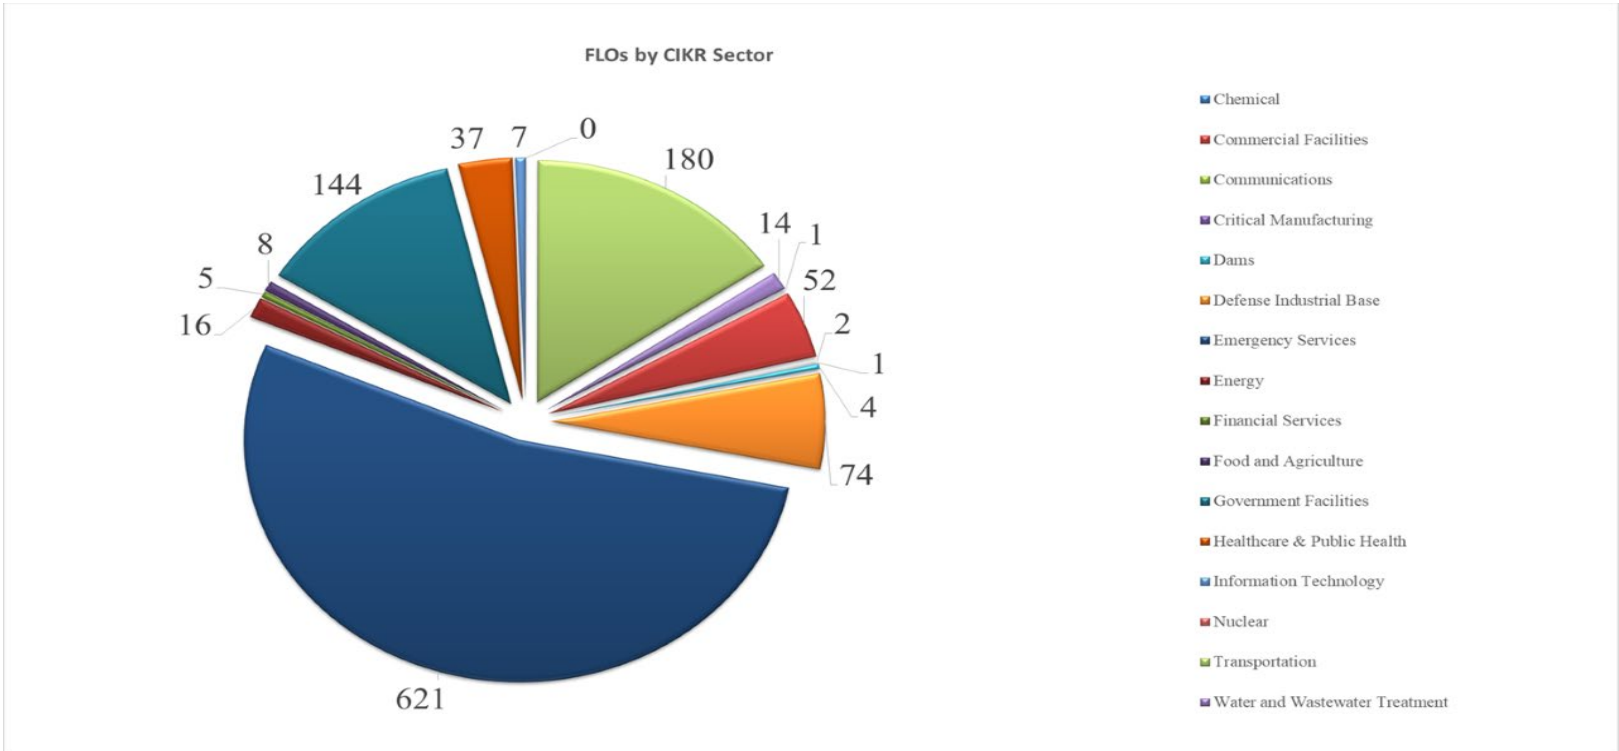

UNCLASSIFIED

WASHINGTON STATE FUSION CENTER

Lt. Brian George WSP - Director

Sgt. Ryan Levens SPD - Deputy Director

UNCLASSIFIED

WSFC Structure

	Washington State Patrol
	Seattle Police Department
	Partner Agencies

Statewide Integrated Intelligence System

UNCLASSIFIED

Fusion Liaison Officer

- 1892 Total FLOs trained
- Goal of 12 classes in 2023

UNCLASSIFIED

Statewide Support

- Special Event Threat Assessment (SETA)
 - 100 SETAs for 2022
- HISSN Rooms
 - Law Enforcement Rooms
 - Stakeholder Rooms
- High Profile Trial Threats
 - Pierce County
 - Tacoma

UNCLASSIFIED

Statewide Support

- Pot Shop Robberies
- Outlaw Motorcycle Gangs in Walla Walla
- Apple Cup
- Leavenworth Tree Lighting (SETA)

UNCLASSIFIED

The logo is a circular seal with a scalloped yellow border. Inside the border, the words "WASHINGTON STATE" are written in a light blue arc at the top, and "FUSION CENTER" is written in a light blue arc at the bottom. Two stars are positioned on the left and right sides of the inner circle. The center of the seal features a bald eagle with its wings spread, perched atop a shield. The shield is divided into four quadrants: the top-left is light blue with a white American flag, the top-right is light green with a smaller seal, the bottom-left is light blue with a white American flag, and the bottom-right is light green with a smaller seal. A banner at the bottom of the shield contains the text "INSEC".