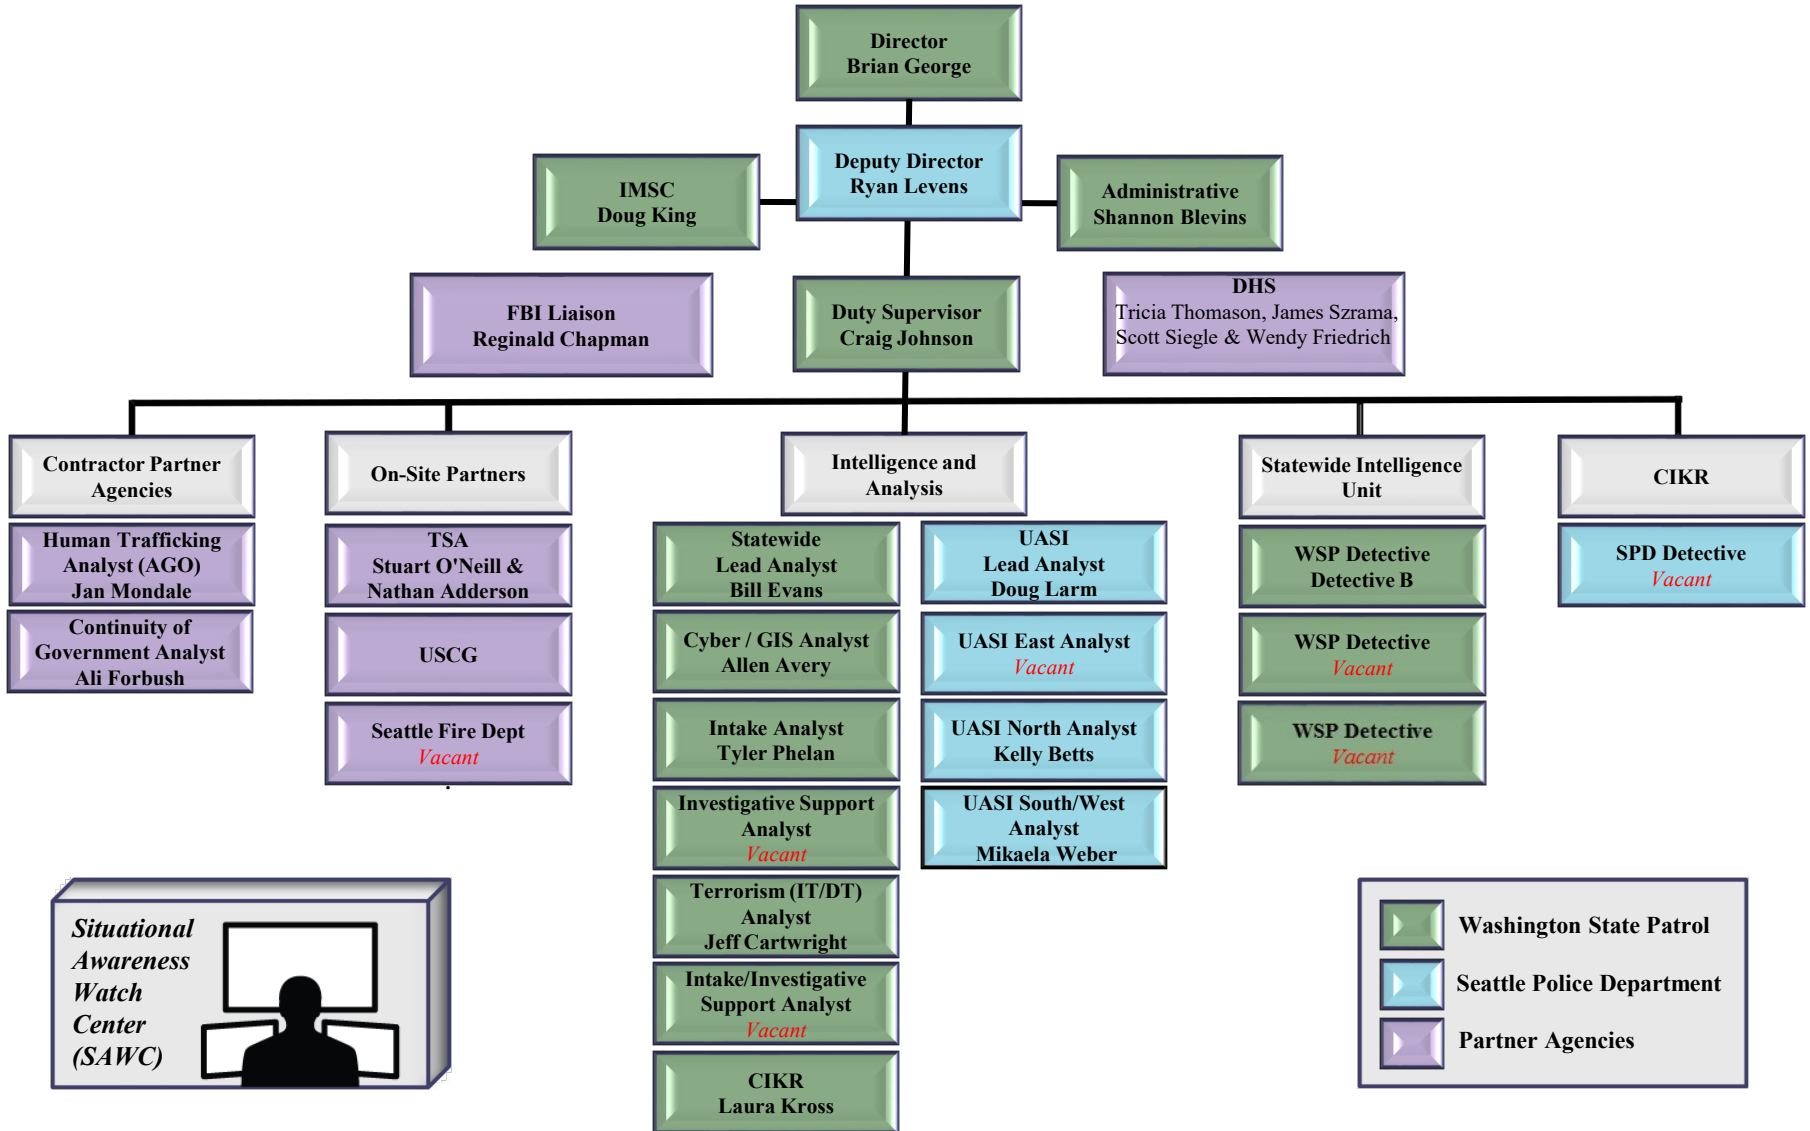

UNCLASSIFIED

WASHINGTON STATE FUSION CENTER

Lt. Brian George WSP - Director

Sgt. Ryan Levens SPD - Deputy Director

UNCLASSIFIED

WSFC Structure

	Washington State Patrol
	Seattle Police Department
	Partner Agencies

Statewide Integrated Intelligence System

UNCLASSIFIED

Fusion Liaison Officer

- 1892 Total FLOs trained
- Goal of 12 classes in 2023

UNCLASSIFIED

Statewide Support

- Special Event Threat Assessment (SETA)
 - 100 SETAs for 2022
- HISSN Rooms
 - Law Enforcement Rooms
 - Stakeholder Rooms
- High Profile Trial Threats
 - Pierce County
 - Tacoma

UNCLASSIFIED

Statewide Support

- Pot Shop Robberies
- Outlaw Motorcycle Gangs in Walla Walla
- Apple Cup
- Leavenworth Tree Lighting (SETA)

UNCLASSIFIED

The logo is a circular seal with a scalloped yellow border. Inside the border, the words "WASHINGTON STATE" are written in a light blue arc at the top, and "FUSION CENTER" is written in a light blue arc at the bottom. Two stars are positioned on the left and right sides of the inner circle. The center of the seal features a bald eagle with its wings spread, perched atop a shield. The shield is divided into four quadrants: the top-left is light blue with a white American flag, the top-right is light green with a smaller seal, the bottom-left is light blue with a white American flag, and the bottom-right is light green with a smaller seal. A banner at the bottom of the shield contains the text "INSEC".